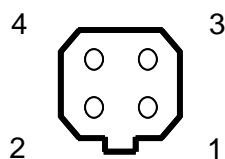

SCV 2810D

f = 2.8 ~ 10mm F1.4 ~ 360 VARI FOCAL
For 1/3" Format Camera

Model No.		SCV2810D		Effective	Front	Ø20.5mm
Focal Length		2.8 ~ 10mm		Lens Aperturer	Rear	Ø8.8mm
Max. Aperture Ratio		1 : 1.4 ~ 360		Back Focal Length		7.8 ~ 17mm
Max. Image Format		6(D) x 4.8(H) x 3.6(V)		Flange Back Length		12.5mm
Operation	Iris	Auto(F1.4 ~ 360)		Mount		CS (1" -32 UNF)
	Focus	Manual		Dimensions		55(L)X40(W)X46(H)
	Zoom	Manual		Weight		65g
Object Size at 50Cm	2.8mm	1/3" 89.8 X 59.9Cm		1/4" 62.2 X 44.3Cm		
	10mm	26.0 X 19.2Cm		19.2 X 14.4Cm		
Coating		Multi & Single				
Angle of View	D	104~36°		78~27°		
	H	1/3"	79.5~28.8°	1/4"	61.0~21.6°	
	V		57.7~21.6°		44.9~16.1°	
Iris Coil	Drive	190				
	Control	700				
Operating Temperature		-20 ~ +50				

Dimension

Wiring Diagram

1	RED	CONTROL (-)
2	BLACK	CONTROL (+)
3	WHITE	DRIVE (+)
4	GREEN	DRIVE (-)