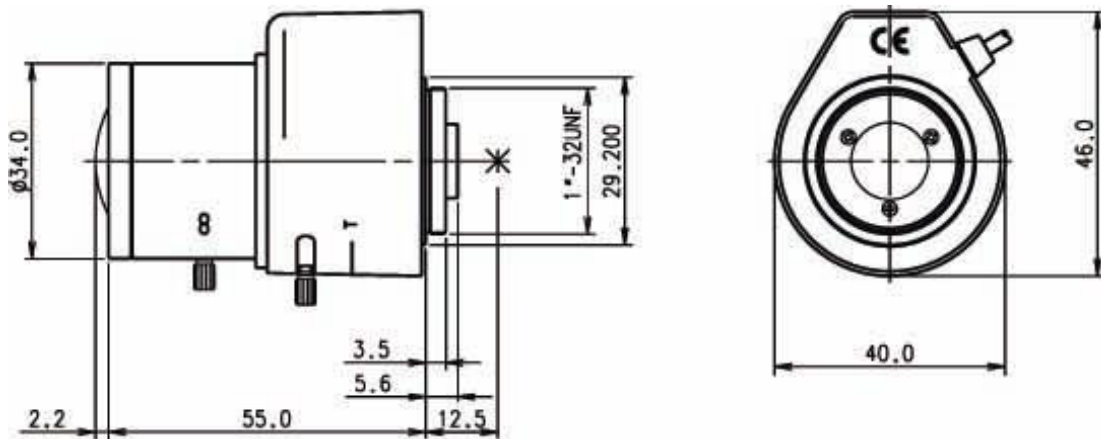

SCV 2810D

f = 2.8 ~ 10mm F1.4 ~ 360 VARI FOCAL
For 1/3" Format Camera

Model No.		SCV2810D		Effective	Front	Ø20.5mm
Focal Length		2.8 ~ 10mm		Lens Aperturer	Rear	Ø8.8mm
Max. Aperture Ratio		1 : 1.4 ~ 360		Back Focal Length		7.8 ~ 17mm
Max. Image Format		6(D) x 4.8(H) x 3.6(V)		Flange Back Length		12.5mm
Operation	Iris	Auto(F1.4 ~ 360)		Mount		CS (1" -32 UNF)
	Focus	Manual		Dimensions		55(L)X40(W)X46(H)
	Zoom	Manual		Weight		65g
Object Size at 50Cm	2.8mm	1/3" 89.8 X 59.9Cm		1/4" 62.2 X 44.3Cm		
	10mm	26.0 X 19.2Cm		19.2 X 14.4Cm		
Coating		Multi & Single				
Angle of View	D	104~36°		78~27°		
	H	1/3"	79.5~28.8°	1/4"	61.0~21.6°	
	V		57.7~21.6°		44.9~16.1°	
Iris Coil	Drive	190				
	Control	700				
Operating Temperature		-20 ~ +50				

Dimension

Wiring Diagram

1	RED	CONTROL (-)
2	BLACK	CONTROL (+)
3	WHITE	DRIVE (+)
4	GREEN	DRIVE (-)