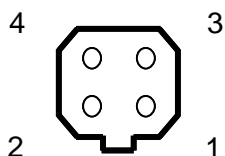

SCV 55014D

f = 5.0 ~ 50mm F1.4 ~ 360 VARI FOCAL
For 1/3" Format Camera

Model No.		SCV55014D		Effective Lens Aperturer	Front	Ø37.7mm
Focal Length		5.0 ~ 50mm			Rear	Ø10.0mm
Max. Aperture Ratio		1 : 1.4 ~ 360		Back Focal Length		7.6 ~ 11.5mm
Max. Image Format		6(D) x 4.8(H) x 3.6(V)		Flange Back Length		12.5mm
Operation	Iris	Auto(F1.4 ~ 360)		Mount		CS (1" -32 UNF)
	Focus	Manual		Dimensions		66.2(L)X44.5(W)X50.8(H)
	Zoom	Manual		Weight		155g
Object Size at 50Cm	5mm	1/3" 42.7 X 28.7Cm		1/4" 33.6 X 23.9Cm		
	50mm	4.8 X 3.6Cm		3.6 X 2.7Cm		
Coating		Multi & Single				
Angle of View	D	63~6.9°		47.3~5.2°		
	H	1/3"	48.1~5.5°	1/4"	36.9~4.2°	
	V		35.0~4.1°		27.2~3.1°	
Iris Coil	Drive	190				
	Control	700				
Operating Temperature		-20 ~ +50				

Dimension

Wiring Diagram

1	BROWN	CONTROL (-)
2	RED	CONTROL (+)
3	YELLOW	DRIVE (+)
4	ORANGE	DRIVE (-)