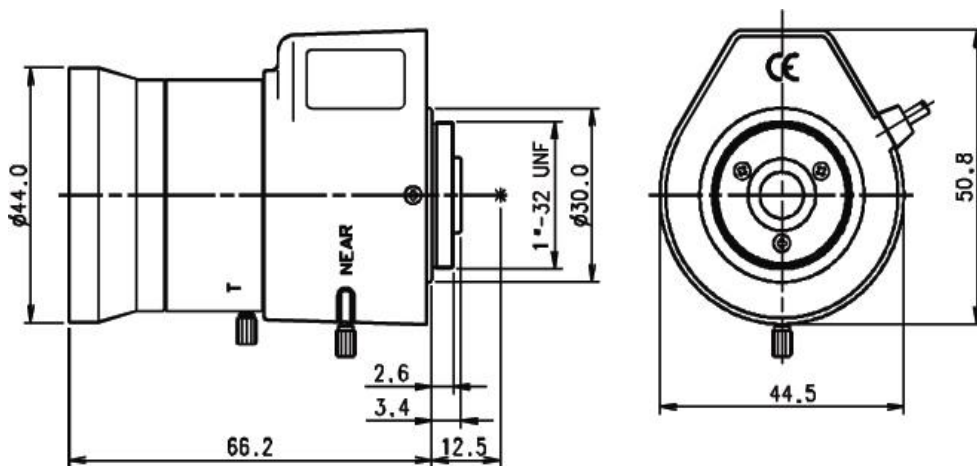

SCV 55014D

f = 5.0 ~ 50mm F1.4 ~ 360 VARI FOCAL
For 1/3" Format Camera

Model No.		SCV55014D		Effective Lens Aperturer	Front	Ø37.7mm
Focal Length		5.0 ~ 50mm			Rear	Ø10.0mm
Max. Aperture Ratio		1 : 1.4 ~ 360		Back Focal Length		7.6 ~ 11.5mm
Max. Image Format		6(D) x 4.8(H) x 3.6(V)		Flange Back Length		12.5mm
Operation	Iris	Auto(F1.4 ~ 360)		Mount		CS (1" -32 UNF)
	Focus	Manual		Dimensions		66.2(L)X44.5(W)X50.8(H)
	Zoom	Manual		Weight		155g
Object Size at 50Cm	5mm	1/3" 42.7 X 28.7Cm		1/4" 33.6 X 23.9Cm		
	50mm	4.8 X 3.6Cm		3.6 X 2.7Cm		
Coating		Multi & Single				
Angle of View	D	63~6.9°		47.3~5.2°		
	H	1/3"	48.1~5.5°	1/4"	36.9~4.2°	
	V		35.0~4.1°		27.2~3.1°	
Iris Coil	Drive	190				
	Control	700				
Operating Temperature		-20 ~ +50				

Dimension

Wiring Diagram

1	BROWN	CONTROL (-)
2	RED	CONTROL (+)
3	YELLOW	DRIVE (+)
4	ORANGE	DRIVE (-)