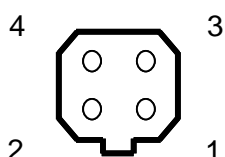

SCV 550D

f = 5.0 ~ 50mm F1.7 ~ 360 VARI FOCAL
For 1/3" Format Camera

Model No.		SCV550D		Effective Lens Aperturer	Front	Ø37.7mm
Focal Length		5.0 ~ 50mm			Rear	Ø9.0mm
Max. Aperture Ratio		1 : 1.7 ~ 360		Back Focal Length		7.6 ~ 11mm
Max. Image Format		6(D) x 4.8(H) x 3.6(V)		Flange Back Length		12.5mm
Operation	Iris	Auto(F1.7 ~ 360)		Mount		CS (1" - 32 UNF)
	Focus	Manual		Dimensions		61.5(L)X44.5(W)X50.8(H)
	Zoom	Manual		Weight		140g
Object Size at 50Cm	5mm	1/3" 42.7 X 28.7Cm		1/4" 33.6 X 23.9Cm		
	50mm	4.8 X 3.6Cm		3.6 X 2.7Cm		
Coating		Multi & Single				
Angle of View	D	63~6.9°		47.3~5.2°		
	H	1/3"	48.1~5.5°	1/4"	36.9~4.2°	
	V		35.0~4.1°		27.2~3.1°	
Iris Coil	Drive	190				
	Control	700				
Operating Temperature		-20 ~ +50				

Dimension

Wiring Diagram

1	RED	CONTROL (-)
2	BLACK	CONTROL (+)
3	WHITE	DRIVE (+)
4	GREEN	DRIVE (-)