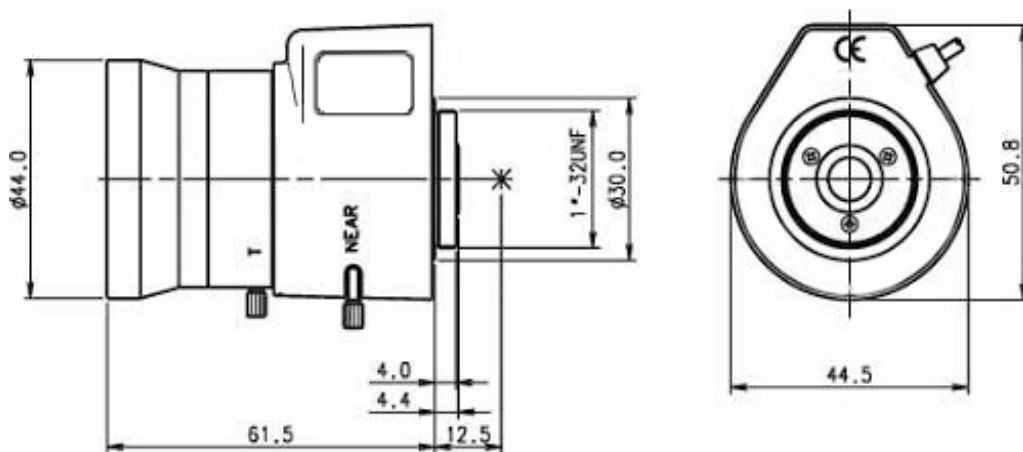

SCV 550D

f = 5.0 ~ 50mm F1.7 ~ 360 VARI FOCAL
For 1/3" Format Camera

Model No.		SCV550D		Effective Lens Aperturer	Front	Ø37.7mm
Focal Length		5.0 ~ 50mm			Rear	Ø9.0mm
Max. Aperture Ratio		1 : 1.7 ~ 360		Back Focal Length		7.6 ~ 11mm
Max. Image Format		6(D) x 4.8(H) x 3.6(V)		Flange Back Length		12.5mm
Operation	Iris	Auto(F1.7 ~ 360)		Mount		CS (1" - 32 UNF)
	Focus	Manual		Dimensions		61.5(L)X44.5(W)X50.8(H)
	Zoom	Manual		Weight		140g
Object Size at 50Cm	5mm	1/3" 42.7 X 28.7Cm		1/4" 33.6 X 23.9Cm		
	50mm	4.8 X 3.6Cm		3.6 X 2.7Cm		
Coating		Multi & Single				
Angle of View	D	63~6.9°		47.3~5.2°		
	H	1/3"	48.1~5.5°	1/4"	36.9~4.2°	
	V		35.0~4.1°		27.2~3.1°	
Iris Coil	Drive	190				
	Control	700				
Operating Temperature		-20 ~ +50				

Dimension

Wiring Diagram

1	RED	CONTROL (-)
2	BLACK	CONTROL (+)
3	WHITE	DRIVE (+)
4	GREEN	DRIVE (-)