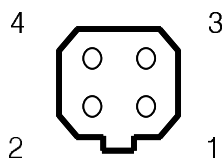

SCVM550AS DC

f = 5.0~50mm F1.4 ~ 360 VARIFOCAL (MEGA-PIXEL)
For 1/3" Format Camera

Model No.		SCVM550AS DC		Effective	Front	Ø35.4mm	
Focal Length		5.0 ~ 50mm		Lens Aperture	Rear	Ø8.0mm	
Max. Aperture Ratio		1 : 1.4 ~ 360		Back Focal Length		9.9 ~ 11.5mm	
Max. Image Format (H X V)		4.8 X 3.6		Flange Back Length		12.5mm	
Operation	Iris	Auto(F1.4 ~ 360)		Mount		CS (1"-32 UNF)	
	Focus	Manual		Dimensions (L X W X H)		66.1 X 42 X 52.5	
	Zoom	Manual		Weight			
Object Size at 1m (H X V)	5mm	1/3" 49.9 X 36.5cm		1/4" 36.5 X 26.9cm			
	50mm	5.4 X 4.1cm		4.1 X 3.1cm			
Angle of View	D	1/3"	64.6°~6.8°	1/4"	48.9°~5.2°		
	H		52.1°~5.5°		39.3°~4.2°		
	V		39.3°~4.2°		29.6°~3.1°		
Iris Coil	Drive	190Ω		Operating Voltage	Open	3.5V	
	Control	465Ω			Close	0.5V	
Operating Temperature		-10℃ ~ +50℃		M.O.D		1m	

Dimension

Wiring Diagram

Unit : mm

1	RED	CONTROL (-)
2	BLACK	CONTROL (+)
3	WHITE	DRIVE (+)
4	GREEN	DRIVE (-)