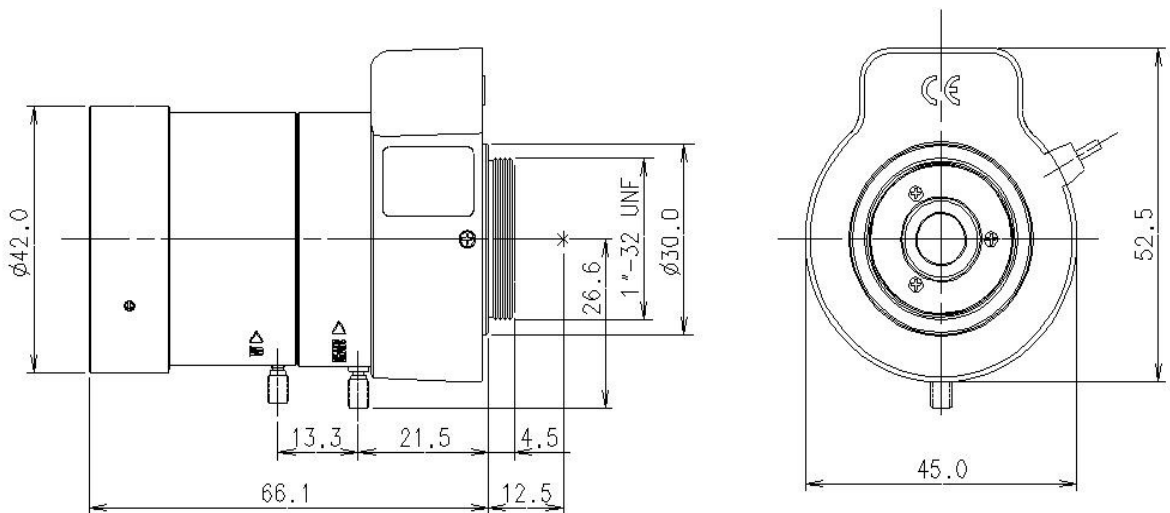

SCVM550AS DC

f = 5.0~50mm F1.4 ~ 360 VARIFOCAL (MEGA-PIXEL)
For 1/3" Format Camera

Model No.		SCVM550AS DC		Effective	Front	Ø35.4mm	
Focal Length		5.0 ~ 50mm		Lens Aperture	Rear	Ø8.0mm	
Max. Aperture Ratio		1 : 1.4 ~ 360		Back Focal Length		9.9 ~ 11.5mm	
Max. Image Format (H X V)		4.8 X 3.6		Flange Back Length		12.5mm	
Operation	Iris	Auto(F1.4 ~ 360)		Mount		CS (1"-32 UNF)	
	Focus	Manual		Dimensions (L X W X H)		66.1 X 42 X 52.5	
	Zoom	Manual		Weight			
Object Size at 1m (H X V)	5mm	1/3" 49.9 X 36.5cm		1/4" 36.5 X 26.9cm			
	50mm	5.4 X 4.1cm		4.1 X 3.1cm			
Angle of View	D	1/3"	64.6°~6.8°	1/4"	48.9°~5.2°		
	H		52.1°~5.5°		39.3°~4.2°		
	V		39.3°~4.2°		29.6°~3.1°		
Iris Coil	Drive	190Ω		Operating Voltage	Open	3.5V	
	Control	465Ω			Close	0.5V	
Operating Temperature		-10℃ ~ +50℃		M.O.D		1m	

Dimension

Wiring Diagram

Unit : mm

1	RED	CONTROL (-)
2	BLACK	CONTROL (+)
3	WHITE	DRIVE (+)
4	GREEN	DRIVE (-)