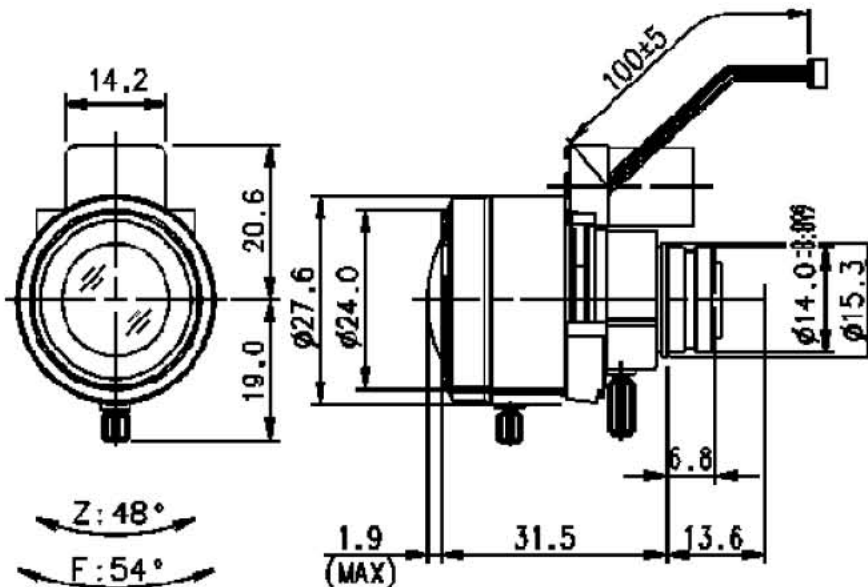

SCVD922B

f = 9.0 ~ 20.0mm F1.8 ~ 360 VARI FOCAL
For 1/3" Format Board Camera

Model No.		SCVD922B		Effective Lens Aperturer	Front	Ø15.0mm
Focal Length		9.0 ~ 22.0mm			Rear	Ø7.5mm
Max. Aperture Ratio		1 : 1.8 ~ 360		Back Focal Length		6.7 ~ 10.1mm
Max. Image Format		6(D) x 4.8(H) x 3.6(V)		Flange Back Length		N/A
Operation	Iris	Auto(F1.8 ~ 360)		Mount		BAYONET(Ø14)
	Focus	Manual		Dimensions		Ø27.6mm×34.4mm×33.4mm
	Zoom	Manual		Weight		24g
Object Size at 50Cm	9mm	1/3" 27.5 X 20.1 Cm		1/4" 20.1 X 14.9 Cm		
	20mm	12.4 X 9.3 Cm		9.3 X 6.9 Cm		
Coating		Single				
Angle of View	D	1/3"	39.0~17.6°	1/4"	28.7~13.2°	
	H		30.7~14.1°		22.7~10.6°	
	V		22.7~10.6°		16.9~7.9°	
Iris Coil	Drive	190Ω				
	Control	850Ω				
Operating Temperature		-10°C ~ +50°C				

Dimension

Wiring Diagram

1	BROWN	CONTROL (-)
2	RED	CONTROL (+)
3	ORANGE	DRIVE (-)
4	YELLOW	DRIVE (+)