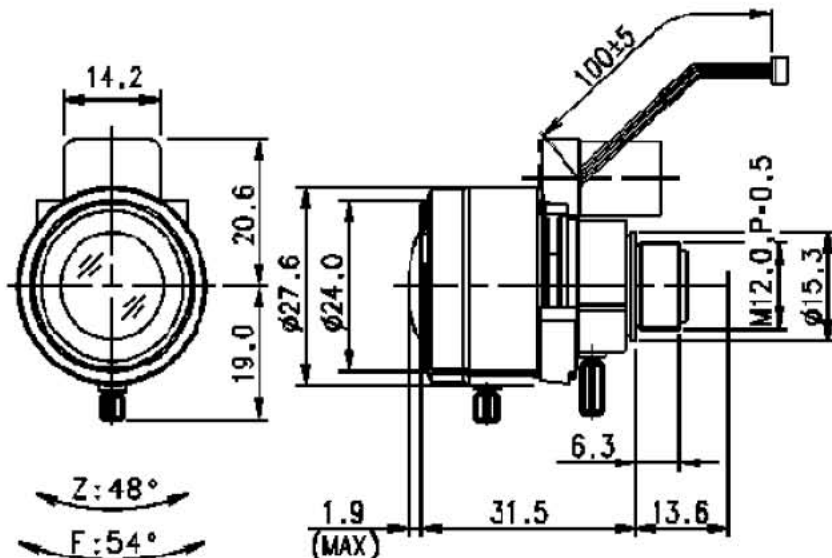

SCVD922S

f = 9.0 ~ 20.0mm F1.8 ~ 360 VARI FOCAL
For 1/3" Format Board Camera

Model No.		SCVD922S		Effective Lens Aperturer	Front	Ø15.0mm
Focal Length		9.0 ~ 22.0mm			Rear	Ø7.5mm
Max. Aperture Ratio		1 : 1.8 ~ 360		Back Focal Length		6.7 ~ 10.1mm
Max. Image Format		6(D) x 4.8(H) x 3.6(V)		Flange Back Length		N/A
Operation	Iris	Auto(F1.8 ~ 360)		Mount		SCREW(M12)
	Focus	Manual		Dimensions		ø27.6mm×34.4mm×33.4mm
	Zoom	Manual		Weight		24g
Object Size at 50Cm	9mm	1/3" 27.5 X 20.1 Cm		1/4" 20.1 X 14.9 Cm		
	20mm	12.4 X 9.3 Cm		9.3 X 6.9 Cm		
Coating		Single				
Angle of View	D	1/3"	39.0~17.6°	1/4"	28.7~13.2°	
	H		30.7~14.1°		22.7~10.6°	
	V		22.7~10.6°		16.9~7.9°	
Iris Coil	Drive	190Ω				
	Control	850Ω				
Operating Temperature		-10°C ~ +50°C				

Dimension

Wiring Diagram

1	BROWN	CONTROL (-)
2	RED	CONTROL (+)
3	ORANGE	DRIVE (-)
4	YELLOW	DRIVE (+)