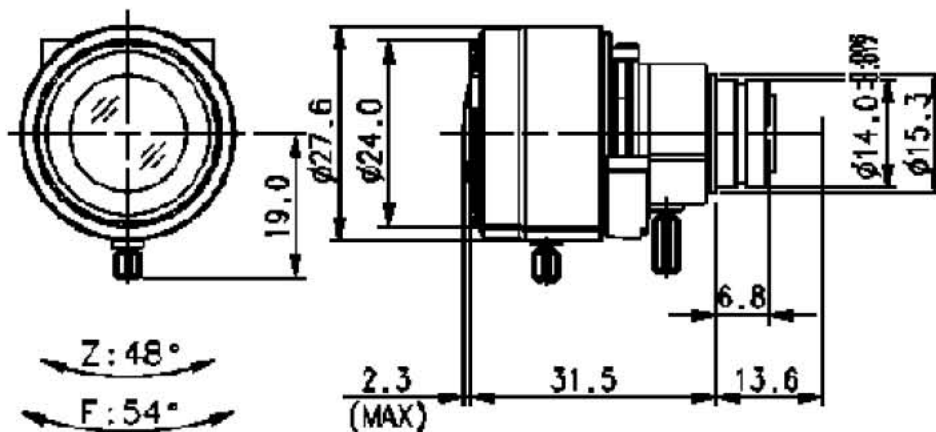

SCVD490B FIXED

f = 4.0 ~ 9mm F1.5 ~ 360 VARI FOCAL
For 1/3" Format Board Camera

Model No.		SCVD490BF		Effective Lens Aperturer	Front	Ø15.0mm	
Focal Length		4.0 ~ 9mm			Rear	Ø7.5mm	
Max. Aperture Ratio		1 : 1.8		Back Focal Length		6.6 ~ 10.8mm	
Max. Image Format		6(D) x 4.8(H) x 3.6(V)		Flange Back Length		N/A	
Operation	Iris	Fixed(F1.8)		Mount		BAYONET(Ø14)	
	Focus	Manual		Dimensions		ø27.6mm×27.6mm×33.5mm	
	Zoom	Manual		Weight		22g	
Object Size at 50Cm	4mm	1/3" 67.5 X 46.8Cm		1/4" 46.8 X 33.8Cm			
	9mm	28.8 X 21.3Cm		21.3 X 15.8Cm			
Coating		Single					
Angle of View	D	1/3"	86.2~40.2°	1/4"	63.5~30.1°		
	H		68.0~32.1°		50.2~24.1°		
	V		50.2~24.1°		37.3~18.0°		
Iris Coil	Drive	-					
	Control	-					
Operating Temperature		-10°C ~ +50°C					

Dimension

Wiring Diagram