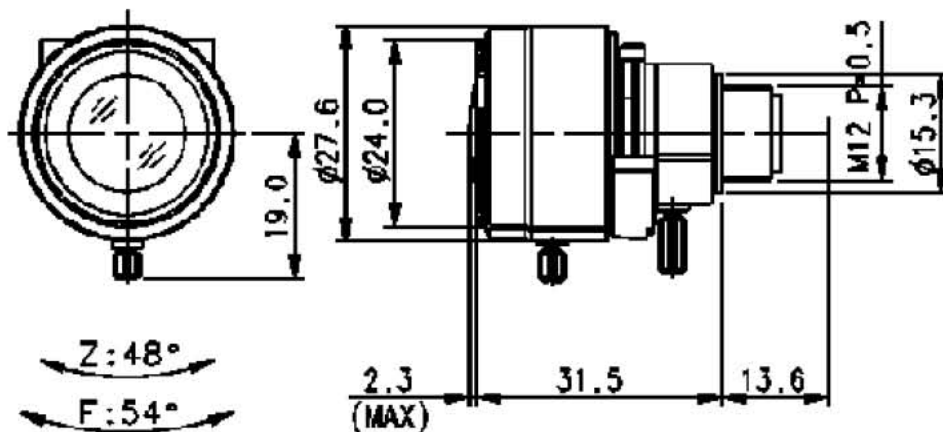

SCVD490S FIXED

f = 4.0 ~ 9mm F1.5 ~ 360 VARI FOCAL
For 1/3" Format Board Camera

Model No.		SCVD490SF		Effective Lens Aperturer	Front	Ø15.0mm	
Focal Length		4.0 ~ 9mm			Rear	Ø7.5mm	
Max. Aperture Ratio		1 : 1.8		Back Focal Length		6.6 ~ 10.8mm	
Max. Image Format		6(D) x 4.8(H) x 3.6(V)		Flange Back Length		N/A	
Operation	Iris	Fixed(F1.8)		Mount		SCREW(M12)	
	Focus	Manual		Dimensions		ø27.6mm×27.6mm×33.5mm	
	Zoom	Manual		Weight		22g	
Object Size at 50Cm	4mm	1/3" 67.5 X 46.8Cm		1/4" 46.8 X 33.8Cm			
	9mm	28.8 X 21.3Cm		21.3 X 15.8Cm			
Coating		Single					
Angle of View	D	1/3"	86.2~40.2°	1/4"	63.5~30.1°		
	H		68.0~32.1°		50.2~24.1°		
	V		50.2~24.1°		37.3~18.0°		
Iris Coil	Drive	-					
	Control	-					
Operating Temperature		-10°C ~ +50°C					

Dimension

Wiring Diagram