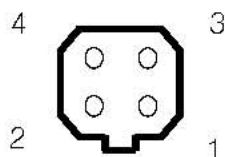

SCV 358D

f = 3.5~8mm F1.4 ~ 360 VARI FOCAL
For 1/3" Format Camera

Model No.		SCV358D		Effective	Front	Ø17.5mm
Focal Length		3.5 ~ 8mm		Lens Aperturer	Rear	Ø8.8mm
Max. Aperture Ratio		1 : 1.4 ~ 360		Back Focal Length		8.4 ~ 14.2mm
Max. Image Format		6(D) x 4.8(H) x 3.6(V)		Flange Back Length		12.5mm
Operation	Iris	Auto(F1.4 ~ 360)		Mount		CS (1"-32 UNF)
	Focus	Manual		Dimensions		45.3(L)X39(W)X45(H)
	Zoom	Manual		Weight		57g
Object Size at 50Cm (HXV)	3.5mm	1/3"	85.0 X 57.7Cm	1/4"	58.3 X 41.4Cm	
	8.0mm		31.9 X 23.5Cm		23.5 X 17.5Cm	
Coating		Multi & Single				
Angle of View	D	101.7°~44.3°		76.2°~33.2°		
	H	1/3"	80.7°~35.4°	1/4"	60.5°~26.5°	
	V		60°~26.5°		45°~19.8°	
Iris Coil	Drive	190Ω				
	Control	700Ω				
Operating Temperature		-20°C ~ +50°C				

Dimension

Wiring Diagram

1	RED	CONTROL (-)
2	BLACK	CONTROL (+)
3	WHITE	DRIVE (+)
4	GREEN	DRIVE (-)