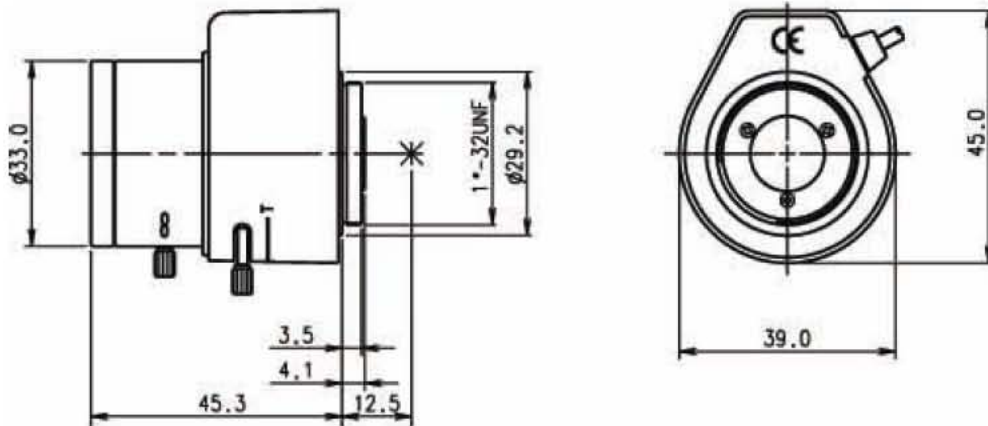

SCV 358D

f = 3.5~8mm F1.4 ~ 360 VARI FOCAL
For 1/3" Format Camera

Model No.		SCV358D		Effective	Front	Ø17.5mm
Focal Length		3.5 ~ 8mm		Lens Aperturer	Rear	Ø8.8mm
Max. Aperture Ratio		1 : 1.4 ~ 360		Back Focal Length		8.4 ~ 14.2mm
Max. Image Format		6(D) x 4.8(H) x 3.6(V)		Flange Back Length		12.5mm
Operation	Iris	Auto(F1.4 ~ 360)		Mount		CS (1"-32 UNF)
	Focus	Manual		Dimensions		45.3(L)X39(W)X45(H)
	Zoom	Manual		Weight		57g
Object Size at 50Cm (HXV)	3.5mm	1/3"	85.0 X 57.7Cm	1/4"	58.3 X 41.4Cm	
	8.0mm		31.9 X 23.5Cm		23.5 X 17.5Cm	
Coating		Multi & Single				
Angle of View	D	101.7°~44.3°		76.2°~33.2°		
	H	1/3"	80.7°~35.4°	1/4"	60.5°~26.5°	
	V		60°~26.5°		45°~19.8°	
Iris Coil	Drive	190Ω				
	Control	700Ω				
Operating Temperature		-20°C ~ +50°C				

Dimension

Wiring Diagram

1	RED	CONTROL (-)
2	BLACK	CONTROL (+)
3	WHITE	DRIVE (+)
4	GREEN	DRIVE (-)