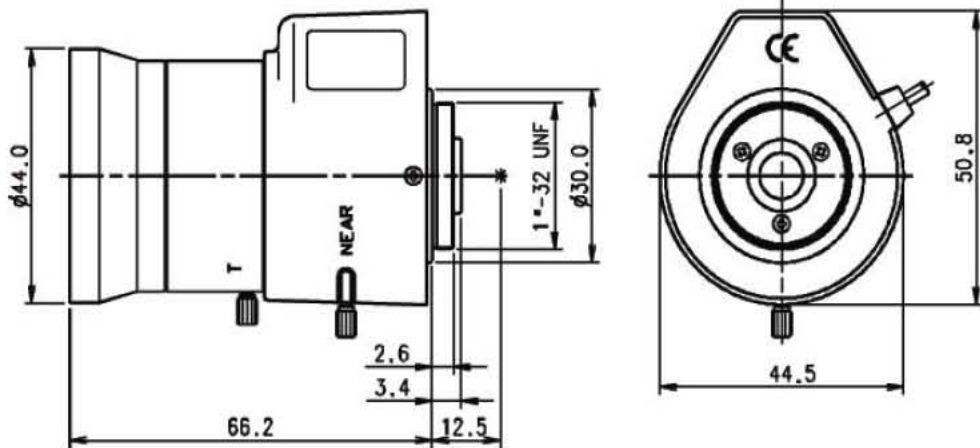

SCV 55014D

f = 5.0 ~ 50mm F1.4 ~ 360 VARI FOCAL
For 1/3" Format Camera

Model No.		SCV55014D		Effective Lens Aperturer	Front	Ø37.7mm
Focal Length		5.0 ~ 50mm			Rear	Ø10.0mm
Max. Aperture Ratio		1 : 1.4 ~ 360		Back Focal Length		7.6 ~ 11.5mm
Max. Image Format		6(D) x 4.8(H) x 3.6(V)		Flange Back Length		12.5mm
Operation	Iris	Auto(F1.4 ~ 360)		Mount		CS (1"-32 UNF)
	Focus	Manual		Dimensions		66.2(L)X44.5(W)X50.8(H)
	Zoom	Manual		Weight		155g
Object Size at 50Cm (HXV)	5mm	1/3" 49.5 X 36.0Cm		1/4" 36.0 X 26.6Cm		
	50mm	5.0 X 3.8Cm		3.8 X 2.8Cm		
Coating		Multi & Single				
Angle of View	D	65.7°~7.2°		49.5°~5.4°		
	H	1/3"	52.7°~5.7°	1/4"	39.6°~4.3°	
	V		39.6°~4.3°		29.8°~3.2°	
Iris Coil	Drive	190Ω				
	Control	700Ω				
Operating Temperature		-20°C ~ +50°C				

Dimension

Wiring Diagram

1	RED	CONTROL (-)
2	BLACK	CONTROL (+)
3	WHITE	DRIVE (+)
4	GREEN	DRIVE (-)