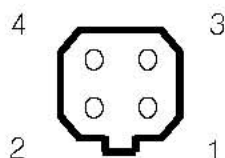

SCV 55014D

f = 5.0 ~ 50mm F1.4 ~ 360 VARI FOCAL
For 1/3" Format Camera

Model No.		SCV55014D		Effective Lens Aperturer	Front	Ø37.7mm
Focal Length		5.0 ~ 50mm			Rear	Ø10.0mm
Max. Aperture Ratio		1 : 1.4 ~ 360		Back Focal Length		7.6 ~ 11.5mm
Max. Image Format		6(D) x 4.8(H) x 3.6(V)		Flange Back Length		12.5mm
Operation	Iris	Auto(F1.4 ~ 360)		Mount		CS (1"-32 UNF)
	Focus	Manual		Dimensions		66.2(L)X44.5(W)X50.8(H)
	Zoom	Manual		Weight		155g
Object Size at 50Cm (HXV)	5mm	1/3" 49.5 X 36.0Cm		1/4" 36.0 X 26.6Cm		
	50mm	5.0 X 3.8Cm		3.8 X 2.8Cm		
Coating		Multi & Single				
Angle of View	D	65.7°~7.2°		49.5°~5.4°		
	H	1/3"	52.7°~5.7°	1/4"	39.6°~4.3°	
	V		39.6°~4.3°		29.8°~3.2°	
Iris Coil	Drive	190Ω				
	Control	700Ω				
Operating Temperature		-20°C ~ +50°C				

Dimension

Wiring Diagram

1	RED	CONTROL (-)
2	BLACK	CONTROL (+)
3	WHITE	DRIVE (+)
4	GREEN	DRIVE (-)