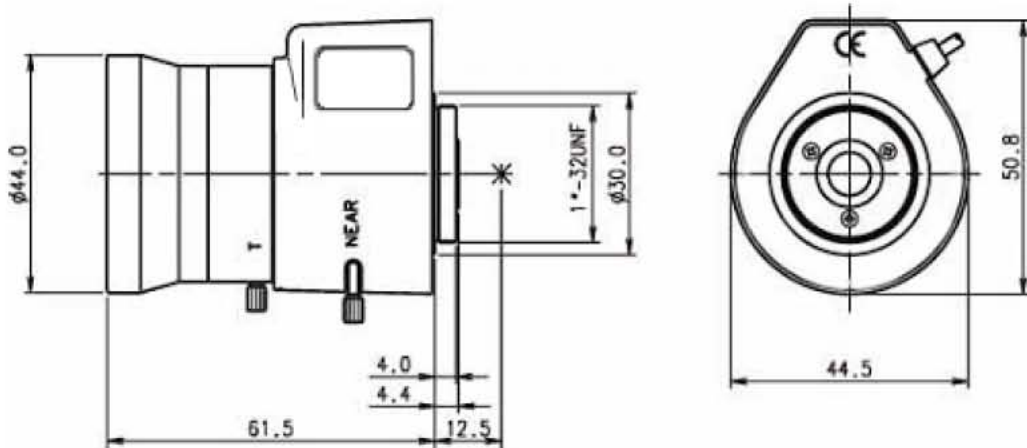

SCV 550D

f = 5.0 ~ 50mm F1.7 ~ 360 VARI FOCAL
For 1/3" Format Camera

Model No.		SCV550D		Effective Lens Aperturer	Front	Ø37.7mm
Focal Length		5.0 ~ 50mm			Rear	Ø9.0mm
Max. Aperture Ratio		1 : 1.7 ~ 360		Back Focal Length		7.6 ~ 11mm
Max. Image Format		6(D) x 4.8(H) x 3.6(V)		Flange Back Length		12.5mm
Operation	Iris	Auto(F1.7 ~ 360)		Mount		CS (1"-32 UNF)
	Focus	Manual		Dimensions		61.5(L)X44.5(W)X50.8(H)
	Zoom	Manual		Weight		140g
Object Size at 50cm (HXV)	5mm	1/3" 48.4 X 35.3Cm		1/4" 35.3 X 26.0Cm		
	50mm	4.8 X 3.6Cm		3.7 X 2.7Cm		
Coating		Multi & Single				
Angle of View	D	64.2°~6.9°		48.5°~5.2°		
	H	1/3"	51.7°~5.5°	1/4"	38.9°~4.2°	
	V		38.9°~4.1°		29.2°~3.1°	
Iris Coil	Drive	190Ω				
	Control	700Ω				
Operating Temperature		-20°C ~ +50°C				

Dimension

Wiring Diagram

1	RED	CONTROL (-)
2	BLACK	CONTROL (+)
3	WHITE	DRIVE (+)
4	GREEN	DRIVE (-)