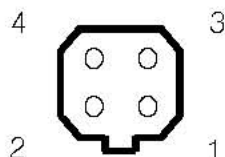

SCV 550D

f = 5.0 ~ 50mm F1.7 ~ 360 VARI FOCAL
For 1/3" Format Camera

Model No.		SCV550D		Effective Lens Aperturer	Front	Ø37.7mm
Focal Length		5.0 ~ 50mm			Rear	Ø9.0mm
Max. Aperture Ratio		1 : 1.7 ~ 360		Back Focal Length		7.6 ~ 11mm
Max. Image Format		6(D) x 4.8(H) x 3.6(V)		Flange Back Length		12.5mm
Operation	Iris	Auto(F1.7 ~ 360)		Mount		CS (1"-32 UNF)
	Focus	Manual		Dimensions		61.5(L)X44.5(W)X50.8(H)
	Zoom	Manual		Weight		140g
Object Size at 50cm (HXV)	5mm	1/3" 48.4 X 35.3Cm		1/4" 35.3 X 26.0Cm		
	50mm	4.8 X 3.6Cm		3.7 X 2.7Cm		
Coating		Multi & Single				
Angle of View	D	64.2°~6.9°		48.5°~5.2°		
	H	1/3"	51.7°~5.5°	1/4"	38.9°~4.2°	
	V		38.9°~4.1°		29.2°~3.1°	
Iris Coil	Drive	190Ω				
	Control	700Ω				
Operating Temperature		-20°C ~ +50°C				

Dimension

Wiring Diagram

1	RED	CONTROL (-)
2	BLACK	CONTROL (+)
3	WHITE	DRIVE (+)
4	GREEN	DRIVE (-)