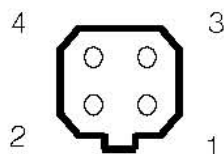

SCV 358DN

f = 3.5~8mm F1.4 ~ 360 VARI FOCAL **DAY & NIGHT**
 For 1/3" Format Camera

Model No.		SCV358DN		Effective Lens Aperturer	Front	Ø17.5mm
Focal Length		3.5 ~ 8mm			Rear	Ø8.8mm
Max. Aperture Ratio		1 : 1.4 ~ 360		Back Focal Length		8.4 ~ 14.2mm
Max. Image Format		6(D) x 4.8(H) x 3.6(V)		Flange Back Length		12.5mm
Operation	Iris	Auto(F1.4 ~ 360)		Mount		CS (1"-32 UNF)
	Focus	Manual		Dimensions		45.8(L)X39(W)X45(H)
	Zoom	Manual		Weight		65g
Object Size at 50Cm (HXV)	3.5mm	1/3"	85.0 X 57.7Cm	1/4"	58.3 X 41.4Cm	
	8.0mm		31.9 X 23.5Cm		23.5 X 17.5Cm	
Coating		Multi & Single				
Angle of View	D		101.7°~44.3		76.2°~33.2°	
	H	1/3"	80.7°~35.4°	1/4"	60.5°~26.5°	
	V		60°~26.5°		45°~19.8°	
Iris Coil	Drive	190Ω				
	Control	700Ω				
Operating Temperature		-20℃ ~ +50℃				

Dimension

Wiring Diagram

1	RED	CONTROL (-)
2	BLACK	CONTROL (+)
3	WHITE	DRIVE (+)
4	GREEN	DRIVE (-)