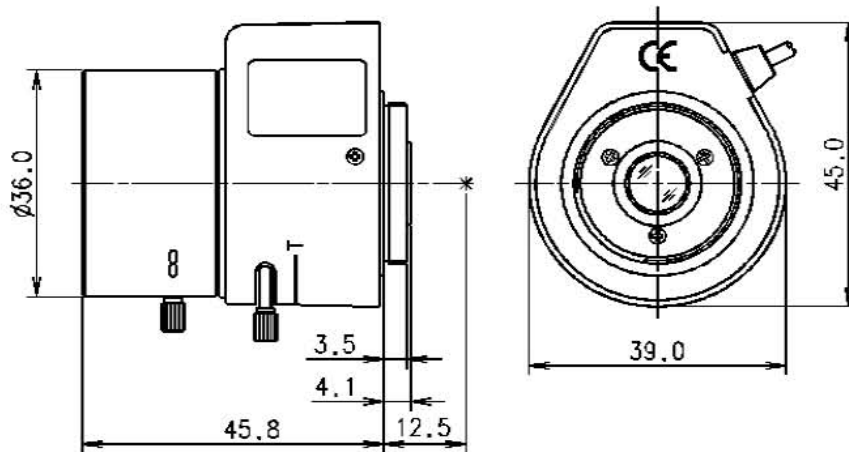

SCV 358DN

f = 3.5~8mm F1.4 ~ 360 VARI FOCAL **DAY & NIGHT**
 For 1/3" Format Camera

Model No.		SCV358DN		Effective Lens Aperturer	Front	Ø17.5mm
Focal Length		3.5 ~ 8mm			Rear	Ø8.8mm
Max. Aperture Ratio		1 : 1.4 ~ 360		Back Focal Length		8.4 ~ 14.2mm
Max. Image Format		6(D) x 4.8(H) x 3.6(V)		Flange Back Length		12.5mm
Operation	Iris	Auto(F1.4 ~ 360)		Mount		CS (1"-32 UNF)
	Focus	Manual		Dimensions		45.8(L)X39(W)X45(H)
	Zoom	Manual		Weight		65g
Object Size at 50Cm (HXV)	3.5mm	1/3"	85.0 X 57.7Cm	1/4"	58.3 X 41.4Cm	
	8.0mm		31.9 X 23.5Cm		23.5 X 17.5Cm	
Coating		Multi & Single				
Angle of View	D		101.7°~44.3		76.2°~33.2°	
	H	1/3"	80.7°~35.4°	1/4"	60.5°~26.5°	
	V		60°~26.5°		45°~19.8°	
Iris Coil	Drive	190Ω				
	Control	700Ω				
Operating Temperature		-20℃ ~ +50℃				

Dimension

Wiring Diagram

1	RED	CONTROL (-)
2	BLACK	CONTROL (+)
3	WHITE	DRIVE (+)
4	GREEN	DRIVE (-)