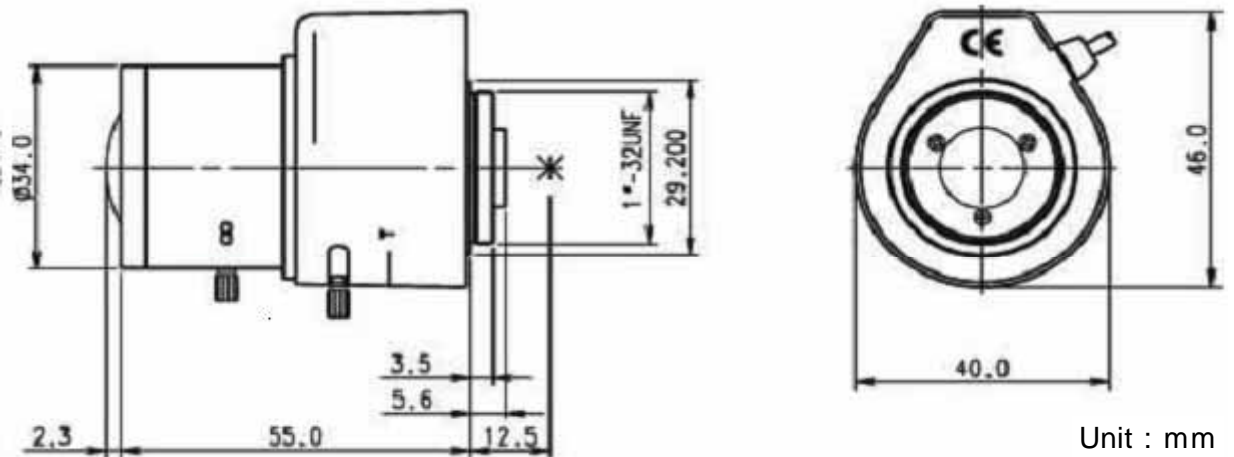

# SCV416DC

**f = 4.0 ~ 16.0mm F1.4 ~ 360 VARIFOCAL**  
**For 1/3" Format Camera**

Model No.		SCV416DC		Effective Lens Aperture	Front	Ø22.0mm	
Focal Length		4.0 ~ 16.0mm			Rear	Ø8.0mm	
Max. Aperture Ratio		1 : 1.4 ~ 360		Back Focal Length		7.0 ~ 16.2mm	
Max. Image Format (H X V)		4.8 X 3.6		Flange Back Length		12.5mm	
Operation	Iris	Auto(F1.4 ~ 360)		Mount		CS (1"-32 UNF)	
	Focus	Manual		Dimensions (L X W X H)		57.3 X 40 X 46	
	Zoom	Manual		Weight		67g	
Object Size at 50cm (H X V)	4.0mm	1/3" 64.1 X 46.2cm		1/4" 46.2 X 33.7cm			
	16.0mm	15.6 X 11.7cm		11.7 X 8.7cm			
Angle of View	D	1/3"	79.3°~22.2°		1/4"	61.5°~16.7°	
	H		65.4°~17.8°			49.6°~13.3°	
	V		49.6°~13.3°			37.3°~10.0°	
Iris Coil	Drive	190		Operating Voltage	Open	4.0V	
	Control	700			Close	0.5V	
Operating Temperature		-20 ~ +50					

## Dimension