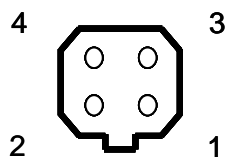

1	RED	CONTROL (-)
2	BLACK	CONTROL (+)
3	WHITE	DRIVE (+)
4	GREEN	DRIVE (-)